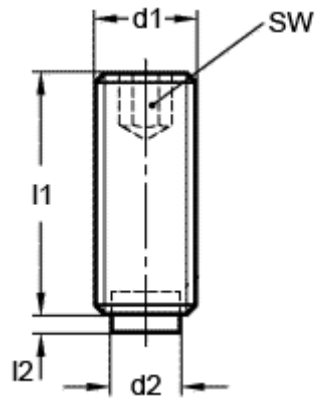

# Data Sheet

Article number: 20930653

Description: E+G Grub screw  
GN 913.3-M8-63-MS

## Measures

---

d1 = M8  
d2 = 6.0  
l1 = 63  
l2 = 1.5  
SW = 4.0